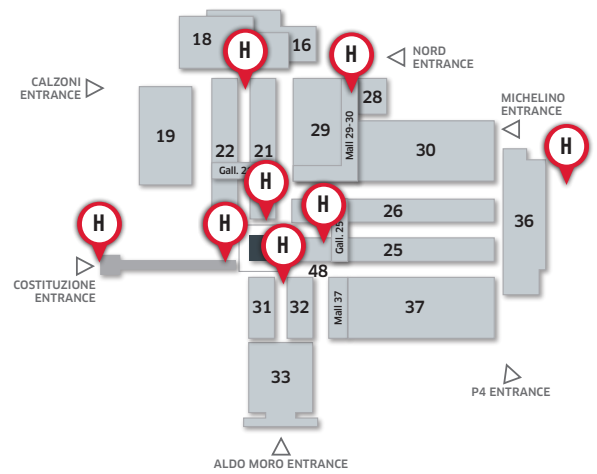

23-27 / 09 / 2024

cod. **102010800**

**8 Ledwall located in:**

- Piazza Costituzione
- Costituzione Entrance
- Mall 29/30
- Michelino Entrance
- Services Centre glass wall facing halls pad 21/22
- Services Centre glass wall facing halls 25/26
- Services Centre glass wall facing halls 31/32
- Connection hallway between halls 21/22 and halls 16/18

**Price:**

- 7 runs per hour in 7 locations (except for Piazza Costituzione) + 4 TYPE A SIGNS **€ 5,500.00**
- 14 runs per hour in 7 locations (except for Piazza Costituzione) + 6 TYPE A SIGNS **€ 6,500.00**
- 14 runs per hour in all 8 locations + 6 TYPE A SIGNS **€ 10,000.00**

ADVERTISING POSITIONS MAP

**VIDEO ADVERTISEMENT SPECIFICS**

Length: **25"**  
 Dimensions: **16:9**  
 Resolution: **1280x720**  
 File: **MPEG4 (VIDEO) - CODEC H264 - BITRATE between 8 and 15 MBTS**

The advertising materials must be **made up by and at the expense of the Exhibitor.**

Michelino Entrance